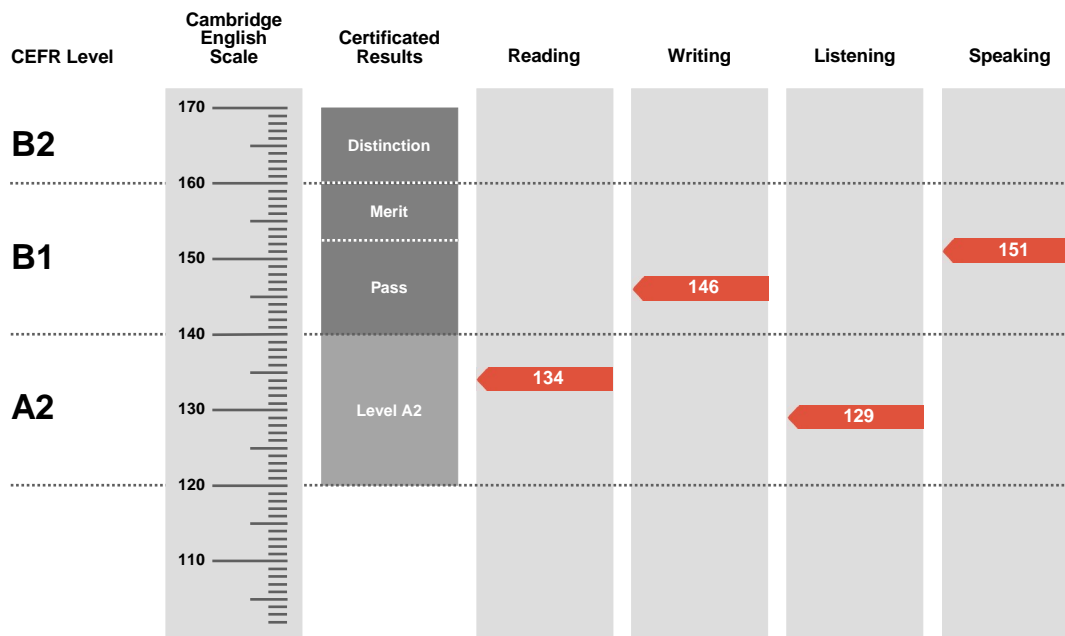

Preliminary English Test

Statement of Results

Candidate name

DEO DUC MINH DIEN

Session

DECEMBER 2018

Place of entry

DALAT CITY

Result

Pass

Overall Score

140

CEFR Level

B1

Preliminary is an examination targeted at Level B1 in the Council of Europe's Common European Framework of Reference.

Candidates achieving a Pass with Distinction (between 160 and 170 on the Cambridge English Scale) receive a certificate stating that they have demonstrated ability at Level B2. Candidates achieving Pass with Merit, or Pass (between 140 and 159 on the Cambridge English Scale) receive a certificate at Level B1.

Candidates whose performance is below Level B1, but falls within Level A2 (between 120 and 139 on the Cambridge English Scale), receive a certificate stating that they have demonstrated ability at Level A2.

Examination results can be quickly and securely verified online at: www.cambridgeenglish.org/verifiers

Results

Score

Pass with Distinction 160 — 170

Pass with Merit 153 — 159

Pass 140 — 152

Level A2 120 — 139

Candidates who take Preliminary and score between 102 and 119 on the Cambridge English Scale do not receive a result, CEFR level or certificate.

Cambridge English Scale scores below 102 are not reported for this examination.

Other

X - the candidate was absent from part of the examination

Z - the candidate was absent from all parts of the examination

Pending - a result cannot be issued at present, but will follow in due course

Withheld - the candidate should contact their centre for information

Exempt - the candidate was not required to sit this part of the examination

THIS IS NOT A CERTIFICATE

Cambridge Assessment English reserves the right to amend the information given before the issue of certificates to successful candidates.