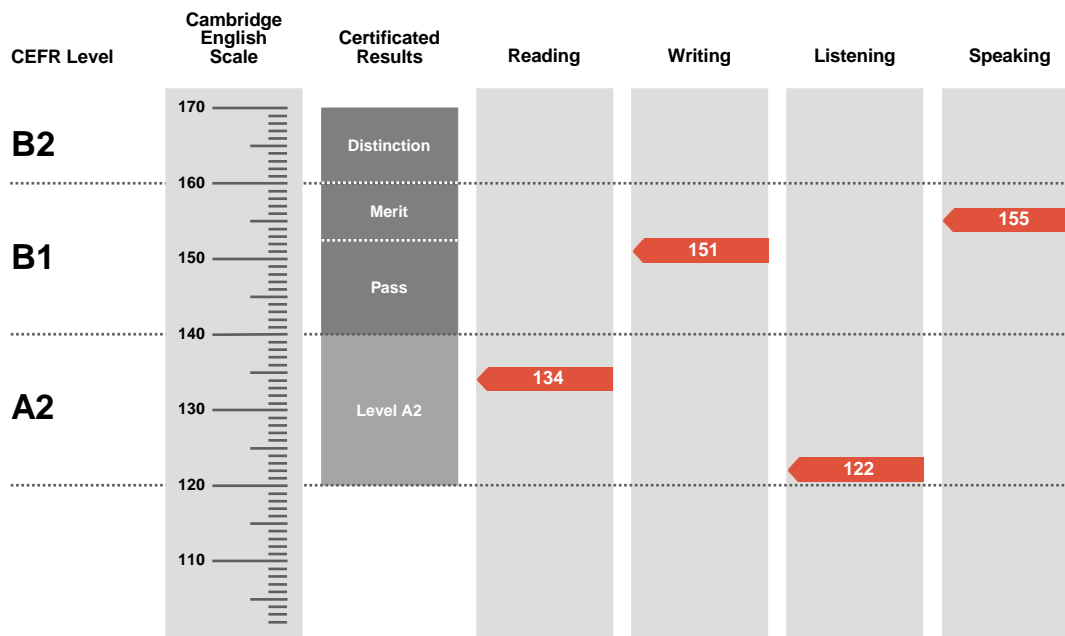

### Statement of Results

Candidate name

**VO THI THANH HUYEN**

Session

**DECEMBER 2018**

Place of entry

**DALAT CITY**

Result

**Pass**

Overall Score

**141**

CEFR Level

**B1**

Preliminary is an examination targeted at Level B1 in the Council of Europe's Common European Framework of Reference.

Candidates achieving a Pass with Distinction (between 160 and 170 on the Cambridge English Scale) receive a certificate stating that they have demonstrated ability at Level B2. Candidates achieving Pass with Merit, or Pass (between 140 and 159 on the Cambridge English Scale) receive a certificate at Level B1.