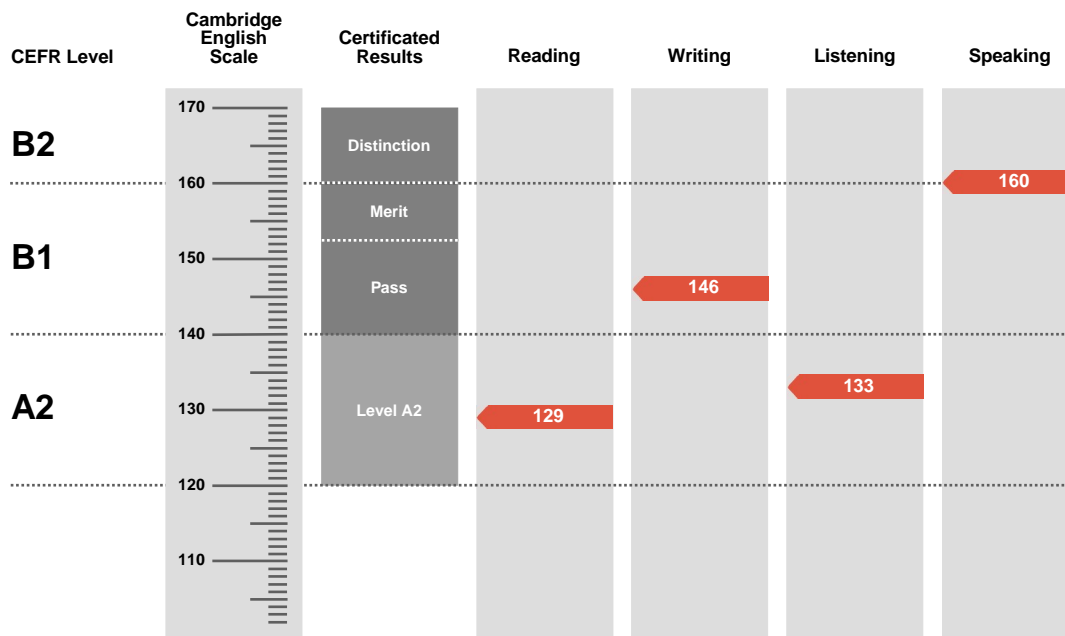

Preliminary English Test

Statement of Results

Candidate name

NGUYEN HOANG LAN

Session

DECEMBER 2018

Place of entry

DALAT CITY

Result

Pass

Overall Score

142

CEFR Level

B1

Preliminary is an examination targeted at Level B1 in the Council of Europe's Common European Framework of Reference.

Candidates achieving a Pass with Distinction (between 160 and 170 on the Cambridge English Scale) receive a certificate stating that they have demonstrated ability at Level B2. Candidates achieving Pass with Merit, or Pass (between 140 and 159 on the Cambridge English Scale) receive a certificate at Level B1.

Candidates whose performance is below Level B1, but falls within Level A2 (between 120 and 139 on the Cambridge English Scale), receive a certificate stating that they have demonstrated ability at Level A2.

Examination results can be quickly and securely verified online at: www.cambridgeenglish.org/verifiers

Results

Score

Pass with Distinction	160 — 170
Pass with Merit	153 — 159
Pass	140 — 152
Level A2	120 — 139

Candidates who take Preliminary and score between 102 and 119 on the Cambridge English Scale do not receive a result, CEFR level or certificate.

Cambridge English Scale scores below 102 are not reported for this examination.

Other

- **X** - the candidate was absent from part of the examination
- **Z** - the candidate was absent from all parts of the examination
- **Pending** - a result cannot be issued at present, but will follow in due course
- **Withheld** - the candidate should contact their centre for information
- **Exempt** - the candidate was not required to sit this part of the examination

THIS IS NOT A CERTIFICATE

Cambridge Assessment English reserves the right to amend the information given before the issue of certificates to successful candidates.