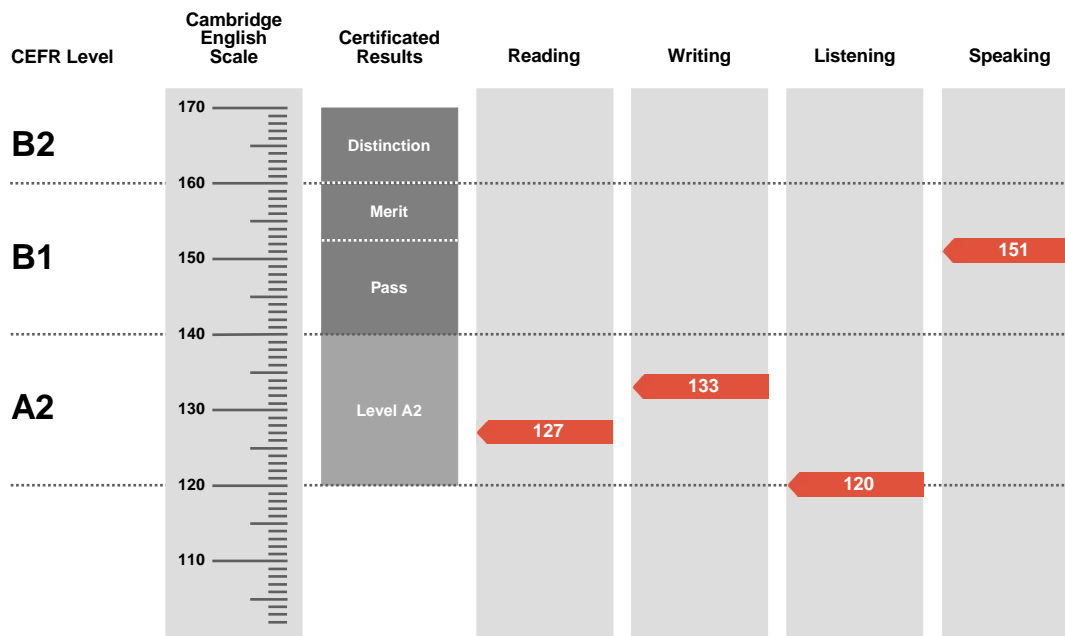

Preliminary English Test

Statement of Results

Candidate name

VONG LAP XUAN

Session

DECEMBER 2018

Place of entry

DALAT CITY

Result

**Council of Europe
Level A2**

Overall Score

133

CEFR Level

A2

Preliminary is an examination targeted at Level B1 in the Council of Europe's Common European Framework of Reference.

Candidates achieving a Pass with Distinction (between 160 and 170 on the Cambridge English Scale) receive a certificate stating that they have demonstrated ability at Level B2. Candidates achieving Pass with Merit, or Pass (between 140 and 159 on the Cambridge English Scale) receive a certificate at Level B1.

Candidates whose performance is below Level B1, but falls within Level A2 (between 120 and 139 on the Cambridge English Scale), receive a certificate stating that they have demonstrated ability at Level A2.

Examination results can be quickly and securely verified online at: www.cambridgeenglish.org/verifiers

Results

Score

Pass with Distinction	160 — 170
Pass with Merit	153 — 159
Pass	140 — 152
Level A2	120 — 139

Candidates who take Preliminary and score between 102 and 119 on the Cambridge English Scale do not receive a result, CEFR level or certificate.

Cambridge English Scale scores below 102 are not reported for this examination.

Other

X - the candidate was absent from part of the examination

Z - the candidate was absent from all parts of the examination

Pending - a result cannot be issued at present, but will follow in due course

Withheld - the candidate should contact their centre for information

Exempt - the candidate was not required to sit this part of the examination

THIS IS NOT A CERTIFICATE

Cambridge Assessment English reserves the right to amend the information given before the issue of certificates to successful candidates.