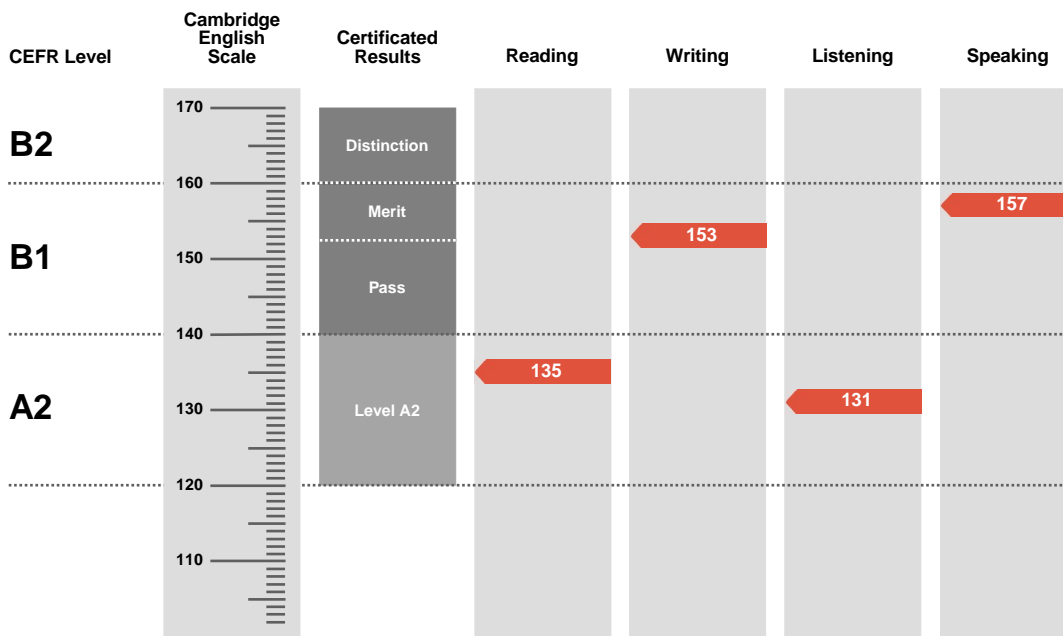

### Statement of Results

Candidate name

**HOANG NGOC TRANG**

Session

**DECEMBER 2018**

Place of entry

**DALAT CITY**

Result

**Pass**

Overall Score

**144**

CEFR Level

**B1**

Preliminary is an examination targeted at Level B1 in the Council of Europe's Common European Framework of Reference.

Candidates achieving a Pass with Distinction (between 160 and 170 on the Cambridge English Scale) receive a certificate stating that they have demonstrated ability at Level B2. Candidates achieving Pass with Merit, or Pass (between 140 and 159 on the Cambridge English Scale) receive a certificate at Level B1.