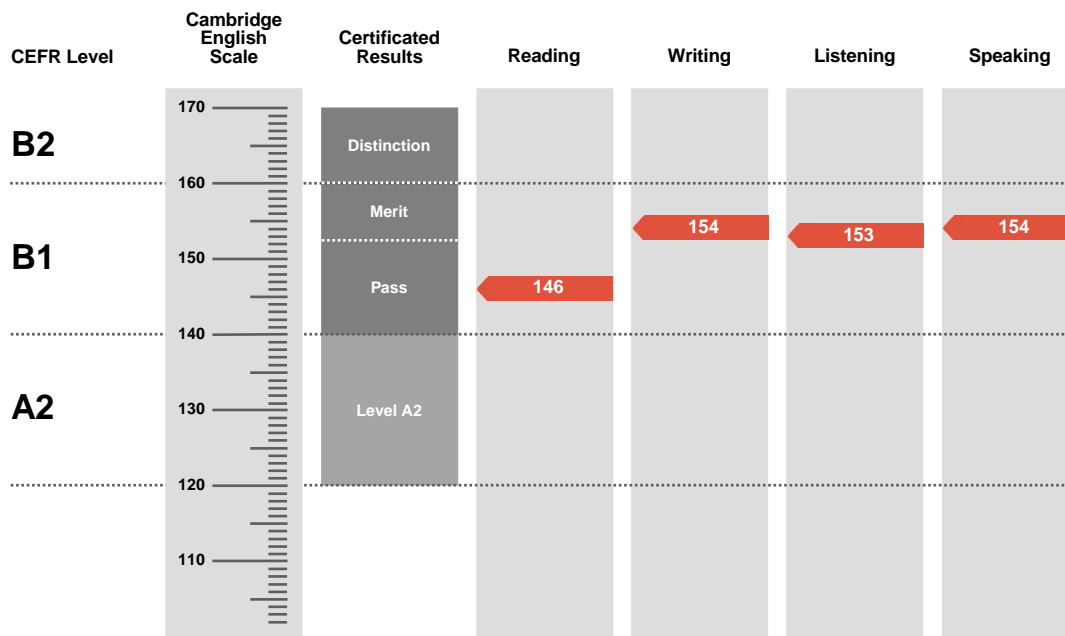

Preliminary English Test

Statement of Results

Candidate name

NGUYEN DIEM NGOC

Session

DECEMBER 2018

Place of entry

DALAT CITY

Result

Pass

Overall Score

152

CEFR Level

B1

Preliminary is an examination targeted at Level B1 in the Council of Europe's Common European Framework of Reference.

Candidates achieving a Pass with Distinction (between 160 and 170 on the Cambridge English Scale) receive a certificate stating that they have demonstrated ability at Level B2. Candidates achieving Pass with Merit, or Pass (between 140 and 159 on the Cambridge English Scale) receive a certificate at Level B1.

Candidates whose performance is below Level B1, but falls within Level A2 (between 120 and 139 on the Cambridge English Scale), receive a certificate stating that they have demonstrated ability at Level A2.

Examination results can be quickly and securely verified online at: www.cambridgeenglish.org/verifiers

Results

Score

Pass with Distinction	160 — 170
Pass with Merit	153 — 159
Pass	140 — 152
Level A2	120 — 139

Candidates who take Preliminary and score between 102 and 119 on the Cambridge English Scale do not receive a result, CEFR level or certificate.

Cambridge English Scale scores below 102 are not reported for this examination.

Other

- **X** - the candidate was absent from part of the examination
- **Z** - the candidate was absent from all parts of the examination
- **Pending** - a result cannot be issued at present, but will follow in due course
- **Withheld** - the candidate should contact their centre for information
- **Exempt** - the candidate was not required to sit this part of the examination

THIS IS NOT A CERTIFICATE

Cambridge Assessment English reserves the right to amend the information given before the issue of certificates to successful candidates.